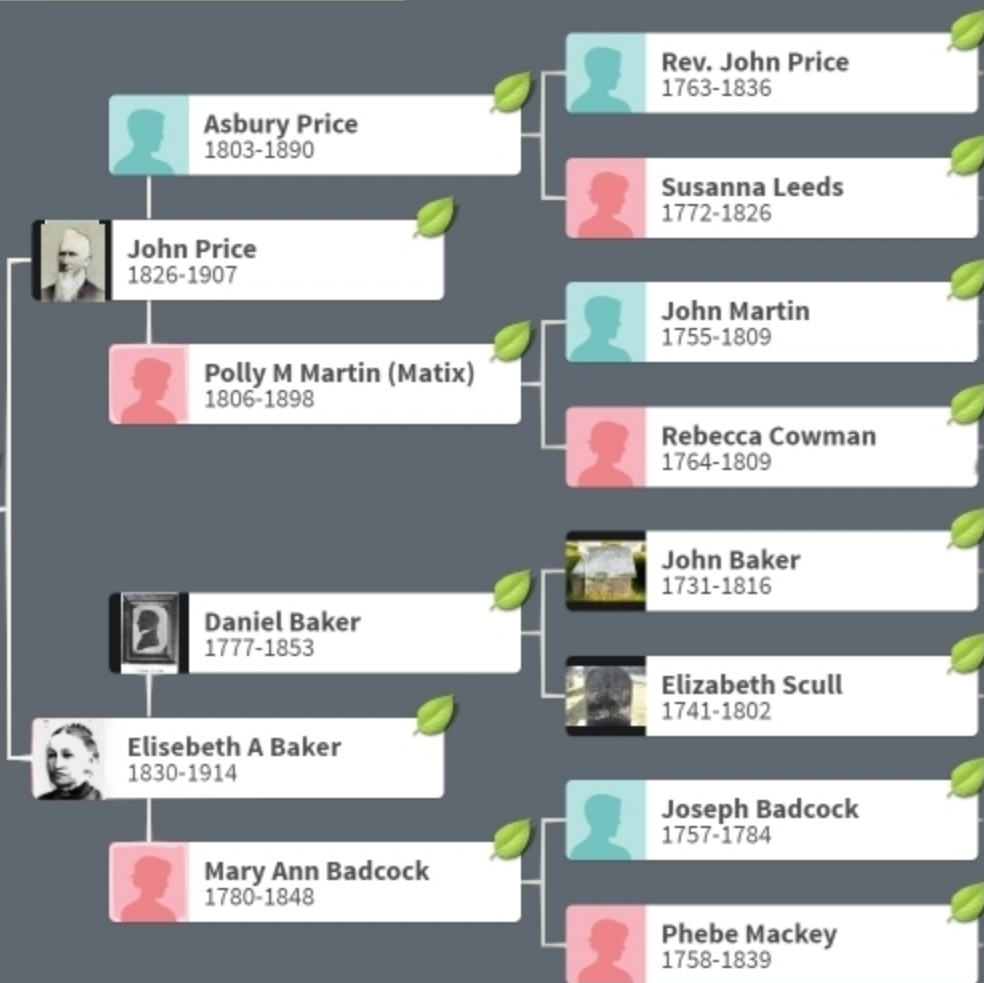

# Family tree of Mary Ella Somers (Price)

**Mary Ella Price**  
1856-1944

Spouse & Children ▾

- Lewis E Somers**
- Edmund L Somers**

Siblings ▾

- John B Price**
- Susannah B Price**
- Olive L Price**
- Winfield S. Price**
- Lizzie J Price**
- Louie Spear Price**

**Edmund Lewis Somers**  
1881-1956 Son

Spouse & Children ▾

- Marie K Rockelman**
- Edmund L Somers**
- William Paul Somers**
- Kathryn M Somers**
- Mary Eloise Somers**

# Family Tree of Edmond and Lewis & Mary Ella Somers

 **Edmond Lewis Somers**  
1881-1956

Spouse & Children ▾

-  **Marie K Rockelman**
-  **Edmund L Somers**
-  **William Paul Somers**
-  **Kathryn M Somers**
-  **Mary Eloise Somers**